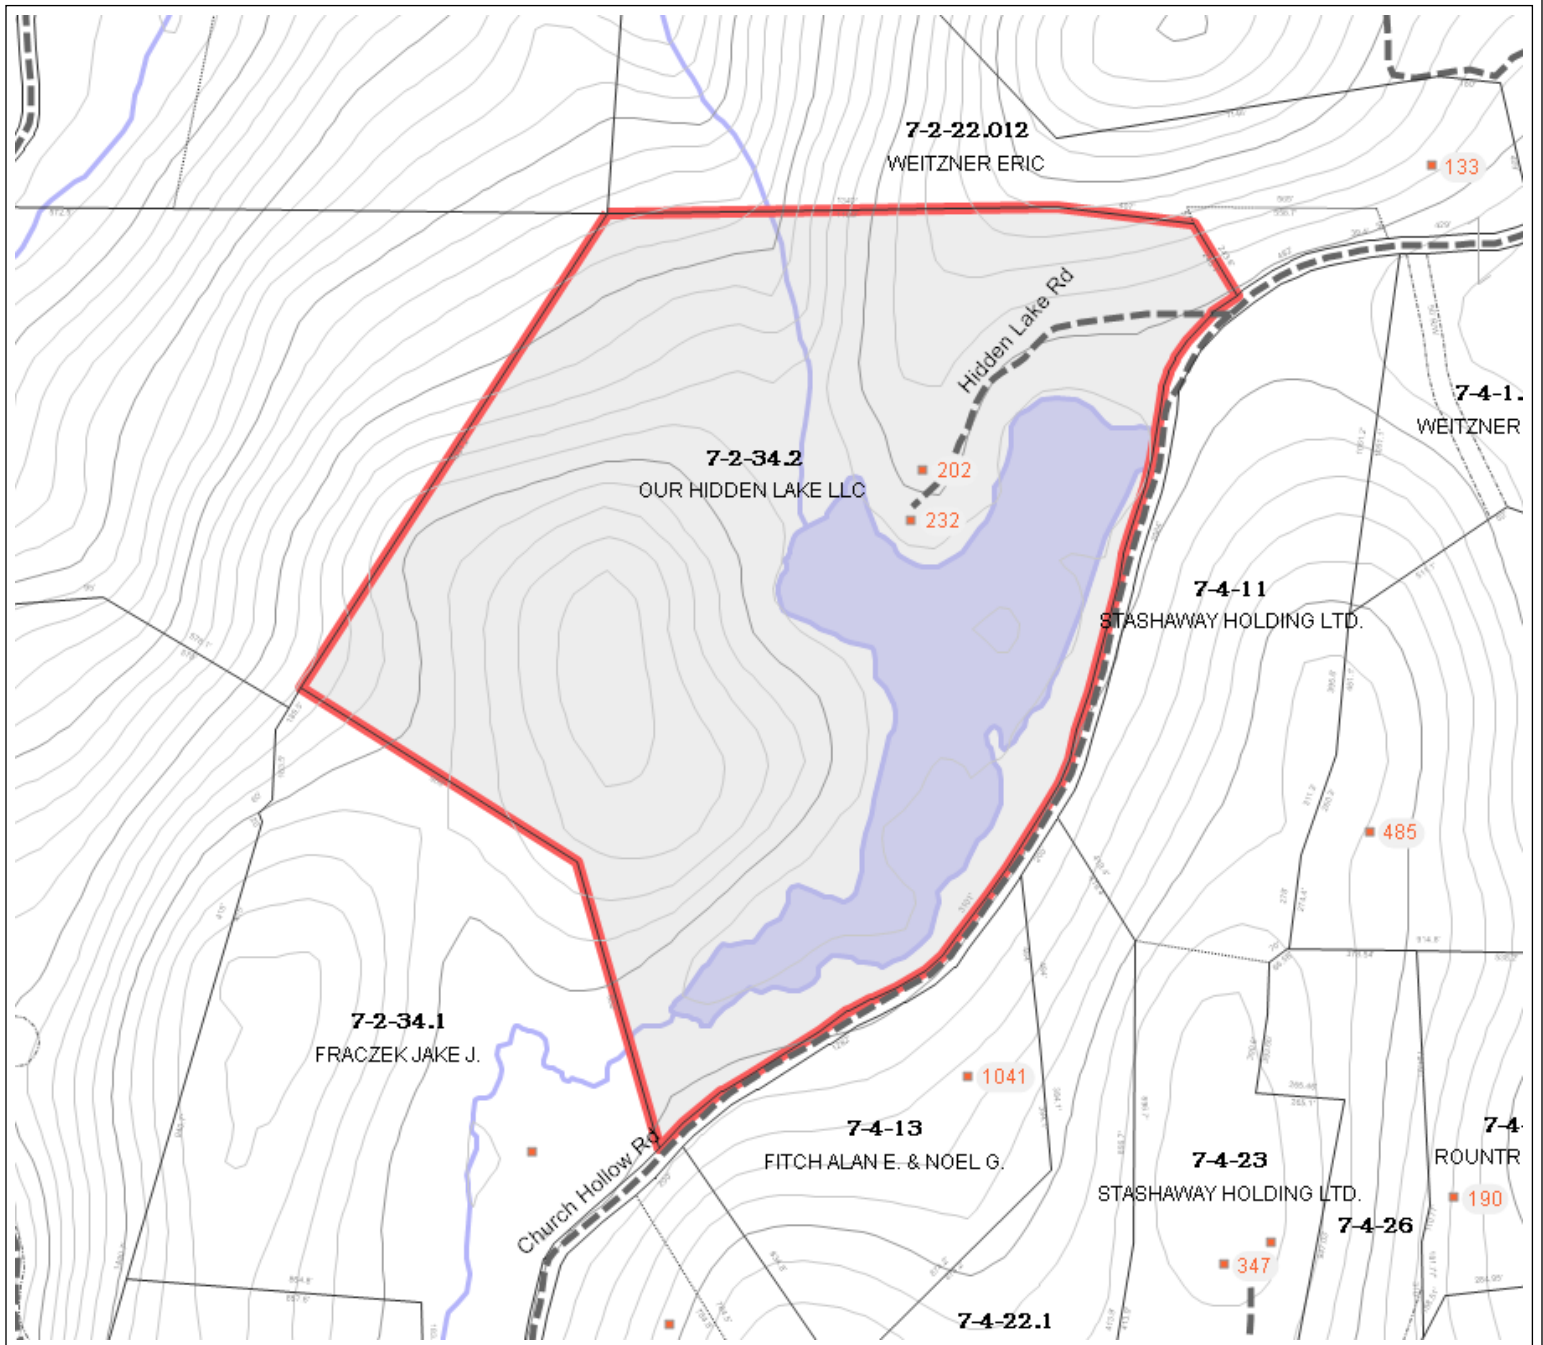

Town of  
Marlboro

07-02-34.2

232 Hidden Lake Road

Our Hidden Lake Llc  
232 Hidden Lake Road  
Brattleboro, VT 05301-4412  
100.6 acres Grand List  
101.95 acres GIS

Map Features:

Parcel Lines  
Building Locations  
Road Centerlines  
Streams & Ponds  
20' Contours

*The Town of Marlboro and CTI assume no liability as to the sufficiency, accuracy, or the user's interpretation of the data delineated hereon. Current to April 1, 2017*

*This map is for assessment purposes only. It is not to be used for description, conveyance, or determination of legal title.*

Map Scale 1:6,800  
1 inch = 570 feet

Map Printed on  
September 26, 2018